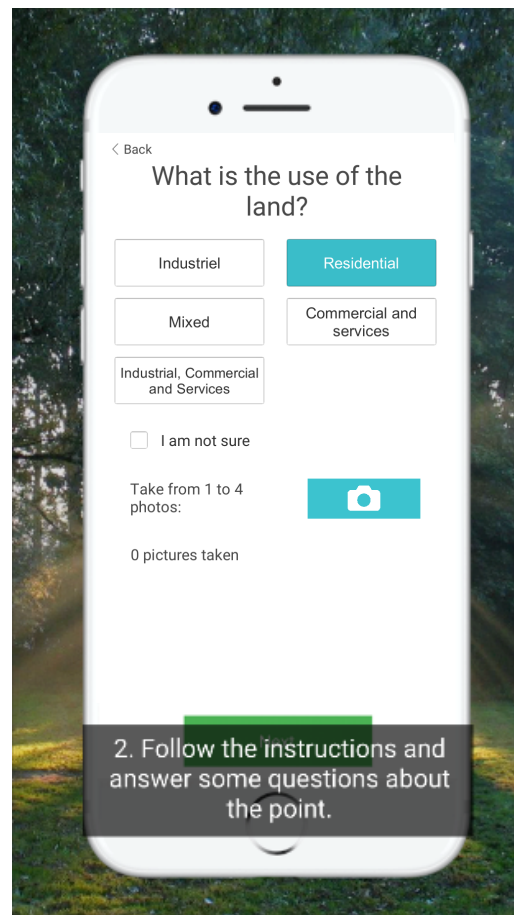

Toulouse – LULC Dynamics

Integrating expert contributions using crowdsourcing approaches into LULC authoritative databases

130+ participants

7500+ observations

Dataset 1: Sentinel 2 change detection validation 2019
Dataset 2: Land use classification 2019
Dataset 3: In-situ validation 2018