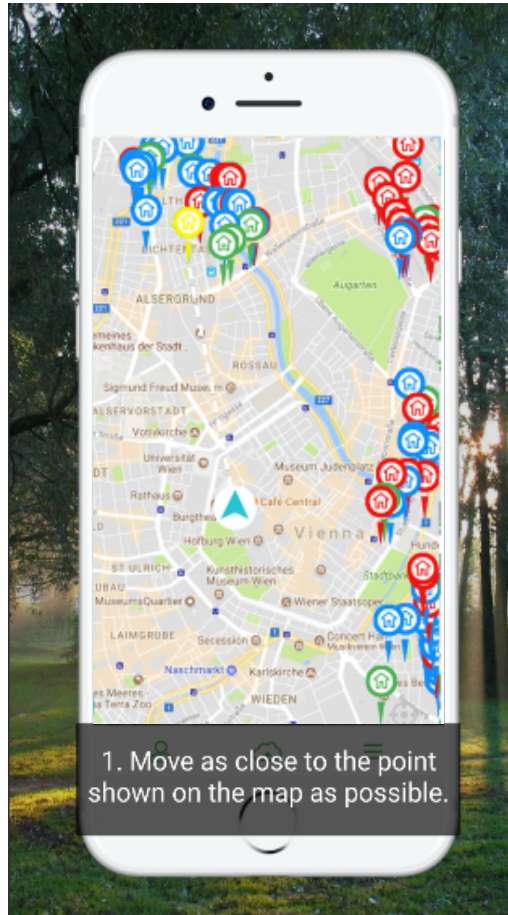

125+ participants

375+ observations

Feeling

- Tranquil
- Lively
- Relaxing
- Safe
- Crowded
- Noisy

Toulouse – LULC Dynamics

Integrating expert contributions using crowdsourcing approaches into LULC authoritative databases

130+ participants

7500+ observations

Dataset 1: Sentinel 2 change detection validation 2019
Dataset 2: Land use classification 2019
Dataset 3: In-situ validation 2018

Spain

Monitoring threats to biodiversity with a focus of Important Bird & Biodiversity Areas (IBAs) & Natura 2000 sites

40+ participants

450+ observations

LANDSENSE MAPATHON

Connecting citizens and satellite data for land use mapping across the EU

Starts Tomorrow!

<https://landsense.eu/Mapathon>

@LandSense

#EURegionsWeek