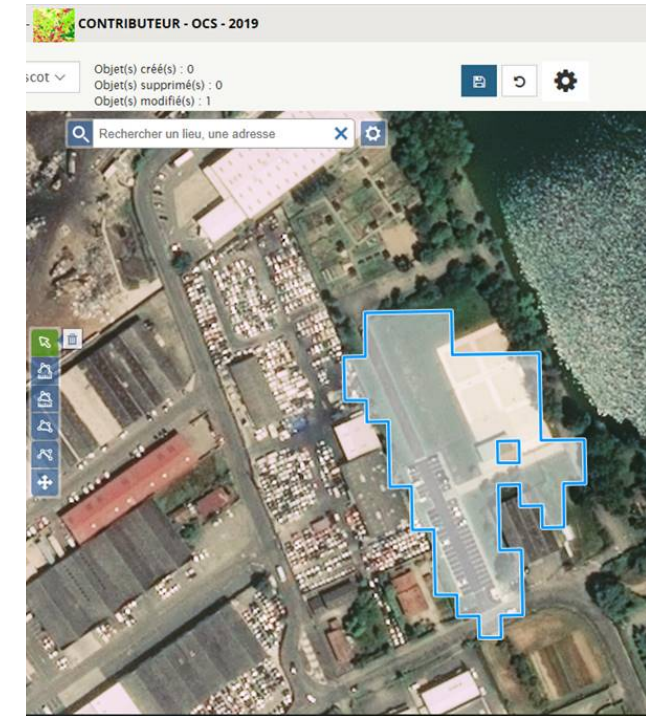

125+ participants

375+ observations

Feeling

- Tranquil
- Lively
- Relaxing
- Safe
- Crowded
- Noisy

Toulouse – LULC Dynamics

Integrating expert contributions using crowdsourcing approaches into LULC authoritative databases

130+ participants

7500+ observations

Dataset 1: Sentinel 2 change detection validation 2019
Dataset 2: Land use classification 2019
Dataset 3: In-situ validation 2018

Spain

Monitoring threats to biodiversity with a focus of Important Bird & Biodiversity Areas (IBAs) & Natura 2000 sites

40+ participants

450+ observations

LANDSENSE MAPATHON

Connecting citizens and satellite data for land use mapping across the EU

Starts Tomorrow!

<https://landsense.eu/Mapathon>

@LandSense

#EURegionsWeek