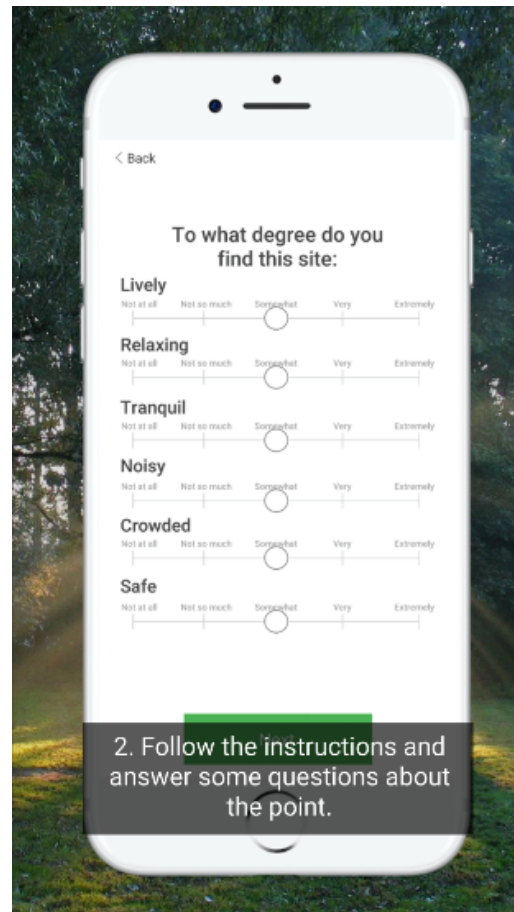

125+ participants

375+ observations

Feeling

- Tranquil
- Lively
- Relaxing
- Safe
- Crowded
- Noisy

Toulouse – LULC Dynamics

Integrating expert contributions using crowdsourcing approaches into LULC authoritative databases