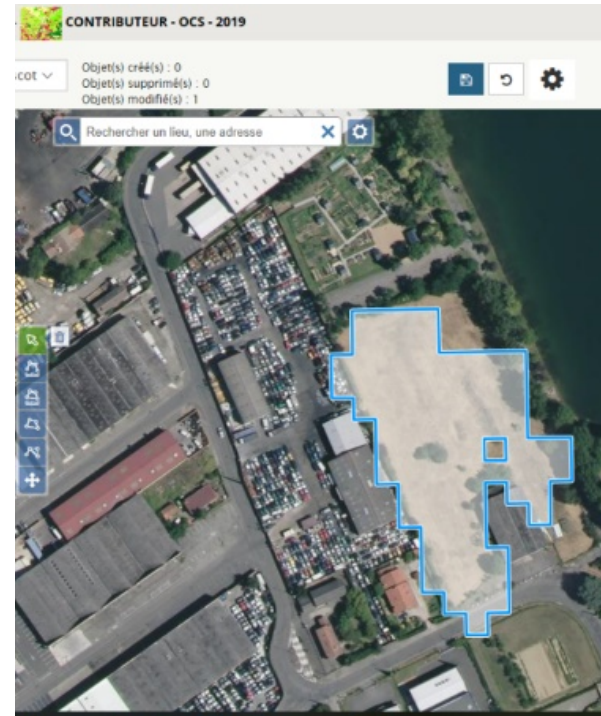

125+ participants

375+ observations

Feeling

- Tranquil
- Lively
- Relaxing
- Safe
- Crowded
- Noisy

Toulouse – LULC Dynamics

Integrating expert contributions using crowdsourcing approaches into LULC authoritative databases

130+ participants

7500+ observations

Dataset 1: Sentinel 2 change detection validation 2019
Dataset 2: Land use classification 2019
Dataset 3: In-situ validation 2018

Spain

Monitoring threats to biodiversity with a focus of Important Bird & Biodiversity Areas (IBAs) & Natura 2000 sites