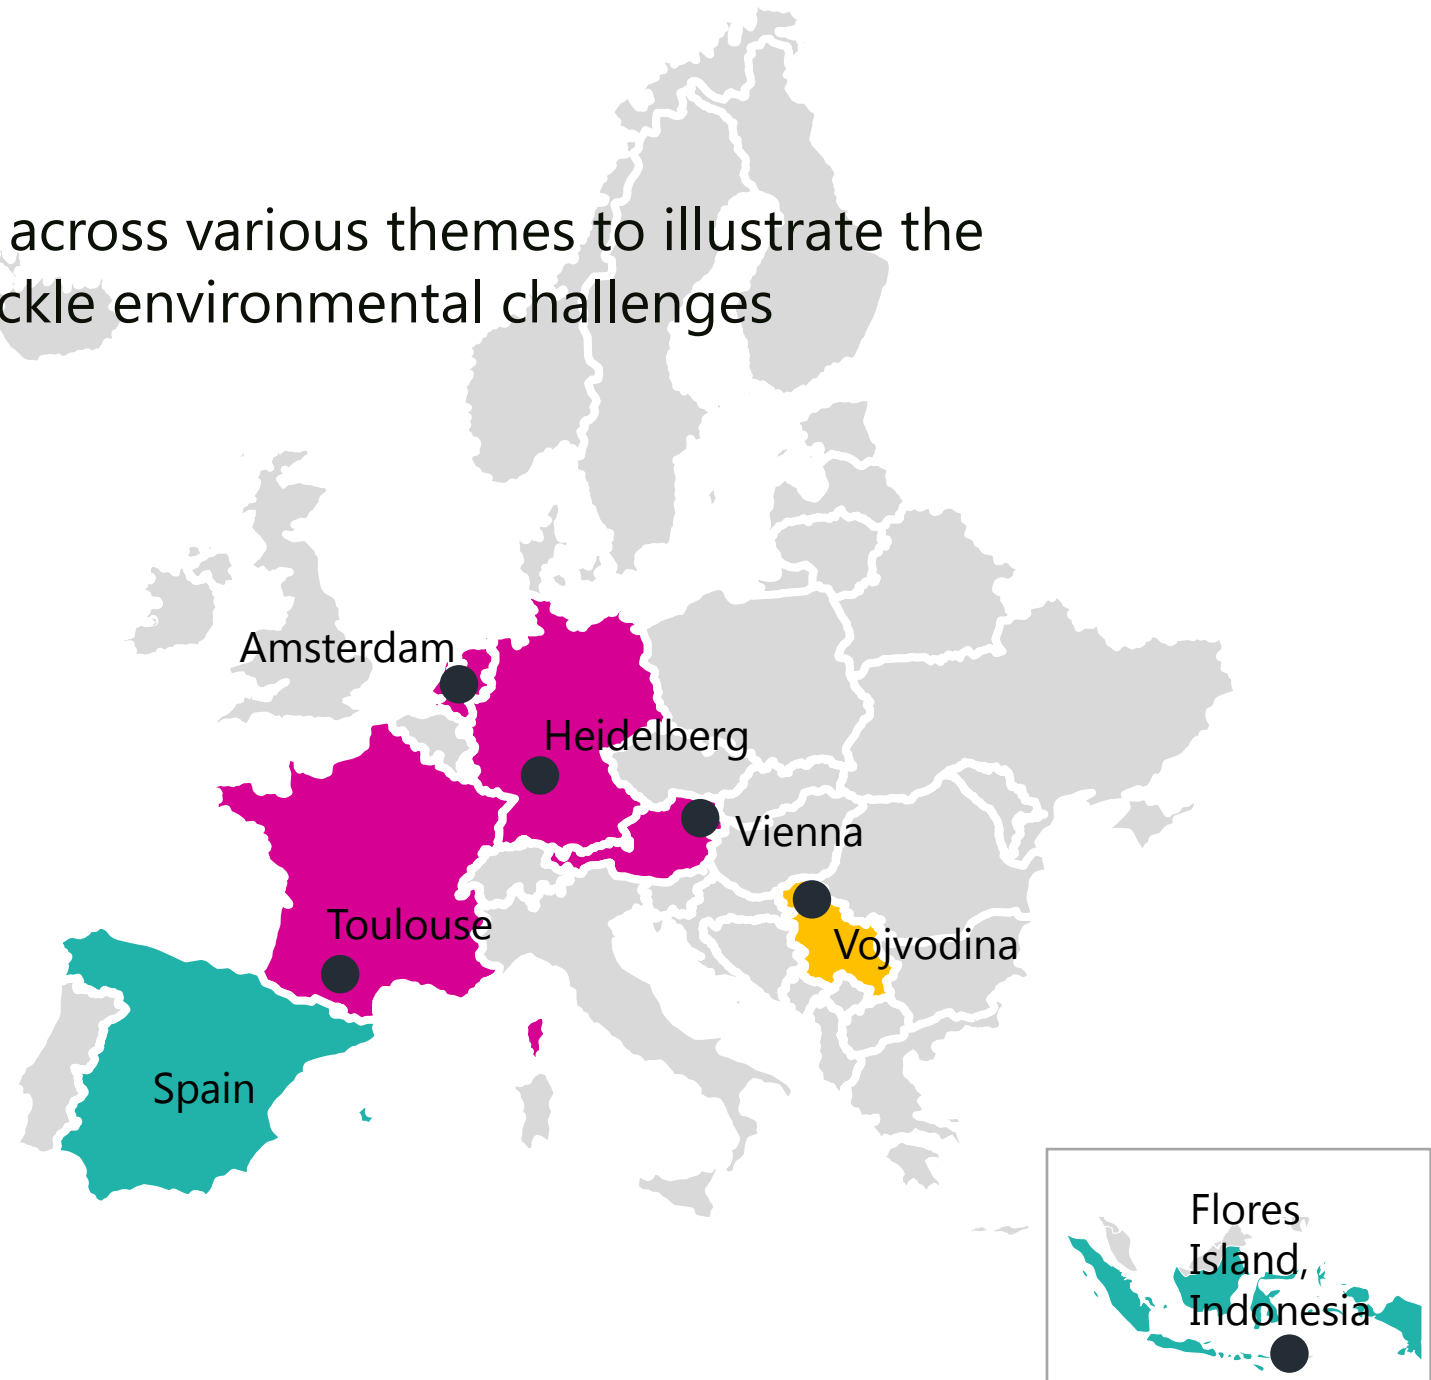

moorthy@iiasa.ac.at

Center for Earth Observation & Citizen Science
International Institute for Applied Systems Analysis

European Committee
of the Regions

@LandSense
Landsense.eu

Motivation

- Improving the quality of Earth Observation (EO)-based Land Use & Land Cover (LULC) maps/products
- Transforming the conventional top-down approach to EO-based monitoring
- Leveraging citizen science and crowdsourcing methods we can more actively engage people in environmental monitoring & stewardship

LandSense

2016 – 2020

 18 partners

 9 countries

 20+
journal publications

 70+
dissemination events

 5+
open access datasets

The project has received funding from the European Union's Horizon 2020 research and innovation programme under grant agreement no 689812

LandSense Pilots

LandSense technologies are deployed across various themes to illustrate the potential of citizen observatories to tackle environmental challenges

Amsterdam Rembrandt Park

Promoting sustainable urban development with citizen insights on the perceptions of green and open spaces