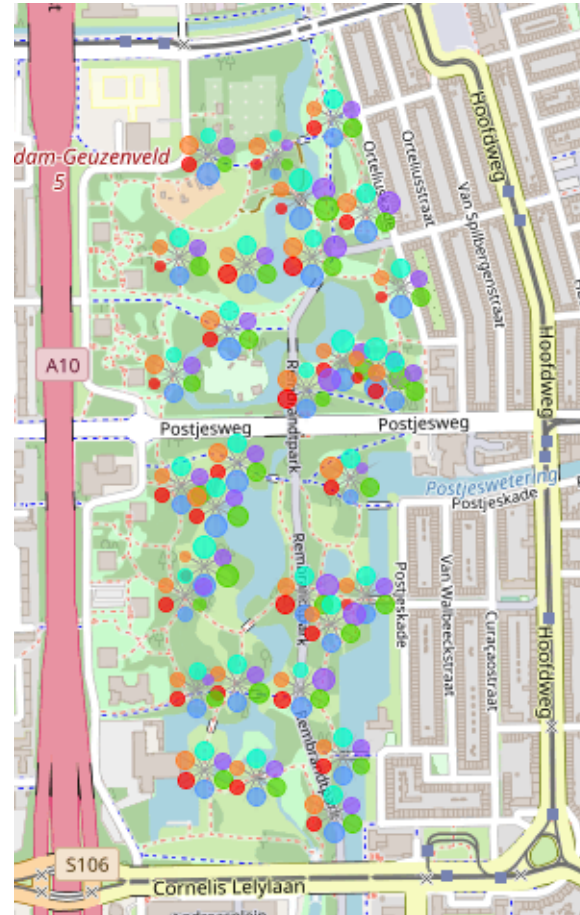

LandSense Pilots

LandSense technologies are deployed across various themes to illustrate the potential of citizen observatories to tackle environmental challenges

Amsterdam Rembrandt Park

Promoting sustainable urban development with citizen insights on the perceptions of green and open spaces

125+ participants

375+ observations

Feeling

- Tranquil
- Lively
- Relaxing
- Safe
- Crowded
- Noisy

Toulouse – LULC Dynamics

Integrating expert contributions using crowdsourcing approaches into LULC authoritative databases

40+ participants

450+ observations

LANDSENSE MAPATHON

Connecting citizens and satellite data for land use mapping across the EU

Starts Tomorrow!

<https://landsense.eu/Mapathon>

@LandSense

#EURegionsWeek

#territorialdata

18th EUROPEAN WEEK of
REGIONS and CITIES

05>09 OCTOBER 2020 12>16 OCTOBER 2020 19>22 OCTOBER 2020

LANDSENSE

A Citizen Observatory and Innovation Marketplace for Land Use and Land Cover Monitoring